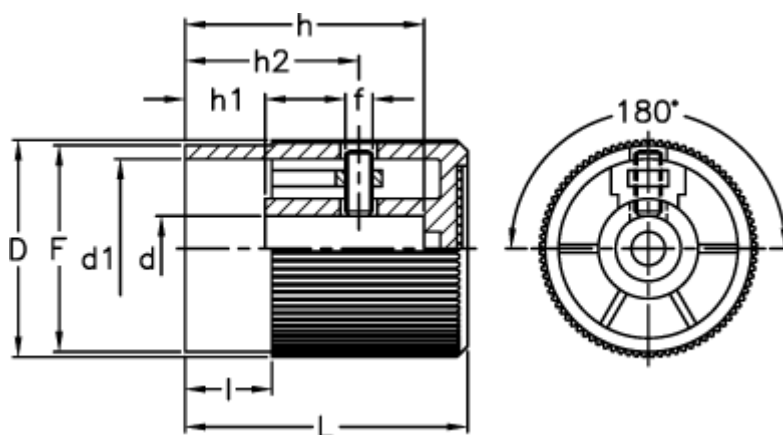

Article number: 2306031011

Description: E+G Knurled grip knob  
IZP.25 N-6

## Measures

D = 27	l = 12
d1 = 22	L = 30
d H8 = 6	
f = M4	
F = 25	
h = 24	
h1 = 12	
h2 = 18	